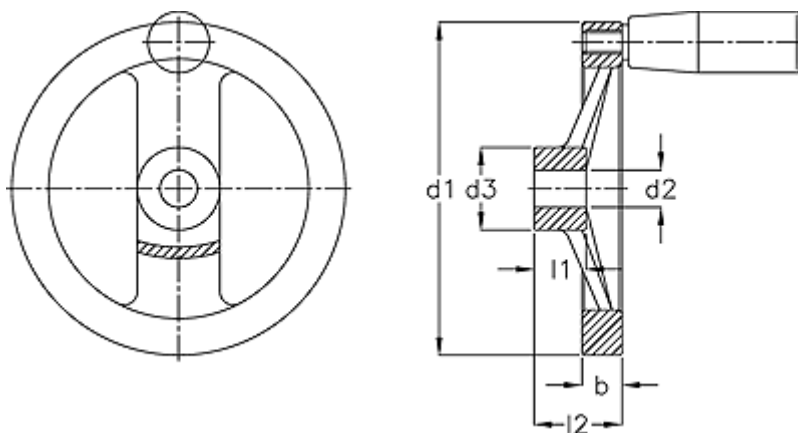

# Data Sheet

Article number: 201280341

Description: E+G Handwheel  
GN 322-250-B22-R

## Measures

b	= 23.0
d1	= 250
d2 H7	= 22
d3	= 48
Handle	= 25
l1	= 28
l2	= 51